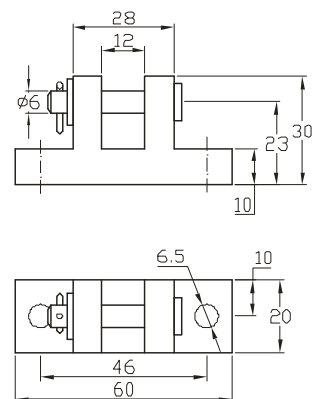

### Types:

**KB-F6:** Coupling bracket with spring bolt dia. 6mm

KB-F6

**KB-KBB 6:** Coupling bracket with bolt dia. 6mm  
 (including washer and cotter pin)

KB-KBB 6

KB-KBB6

Pneumatic cylinder  
Accessories for mounting

**KB-KBB 8:** Coupling bracket with bolt dia. 8mm  
(including washer and cotter pin)

**KB-KBB 8**