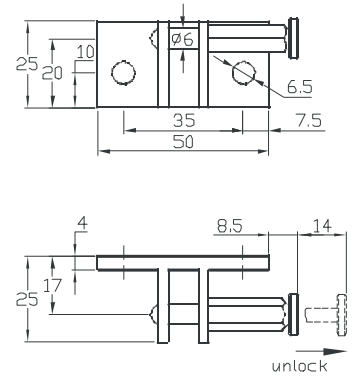

## Coupling brackets KB

Coupling brackets for flange-mounting the pneumatic cylinders on dome lights, casements etc.

### Types:

**KB-F6:** Coupling bracket with spring bolt dia. 6mm

KB-F6

**KB-KBB 6:** Coupling bracket with bolt dia. 6mm  
 (including washer and cotter pin)

KB-KBB 6

KB-KBB6

Pneumatic cylinder  
Accessories for mounting

**KB-KBB 8:** Coupling bracket with bolt dia. 8mm  
(including washer and cotter pin)

**KB-KBB 8**