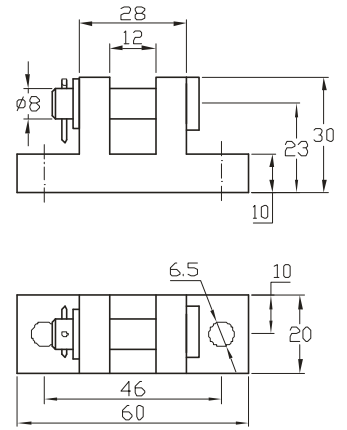

### Types:

**KB-F6:** Coupling bracket with spring bolt dia. 6mm

KB-F6

**KB-KBB 6:** Coupling bracket with bolt dia. 6mm  
 (including washer and cotter pin)

KB-KBB 6

KB-KBB6

Pneumatic cylinder  
Accessories for mounting

**KB-KBB 8:** Coupling bracket with bolt dia. 8mm  
(including washer and cotter pin)

**KB-KBB 8**